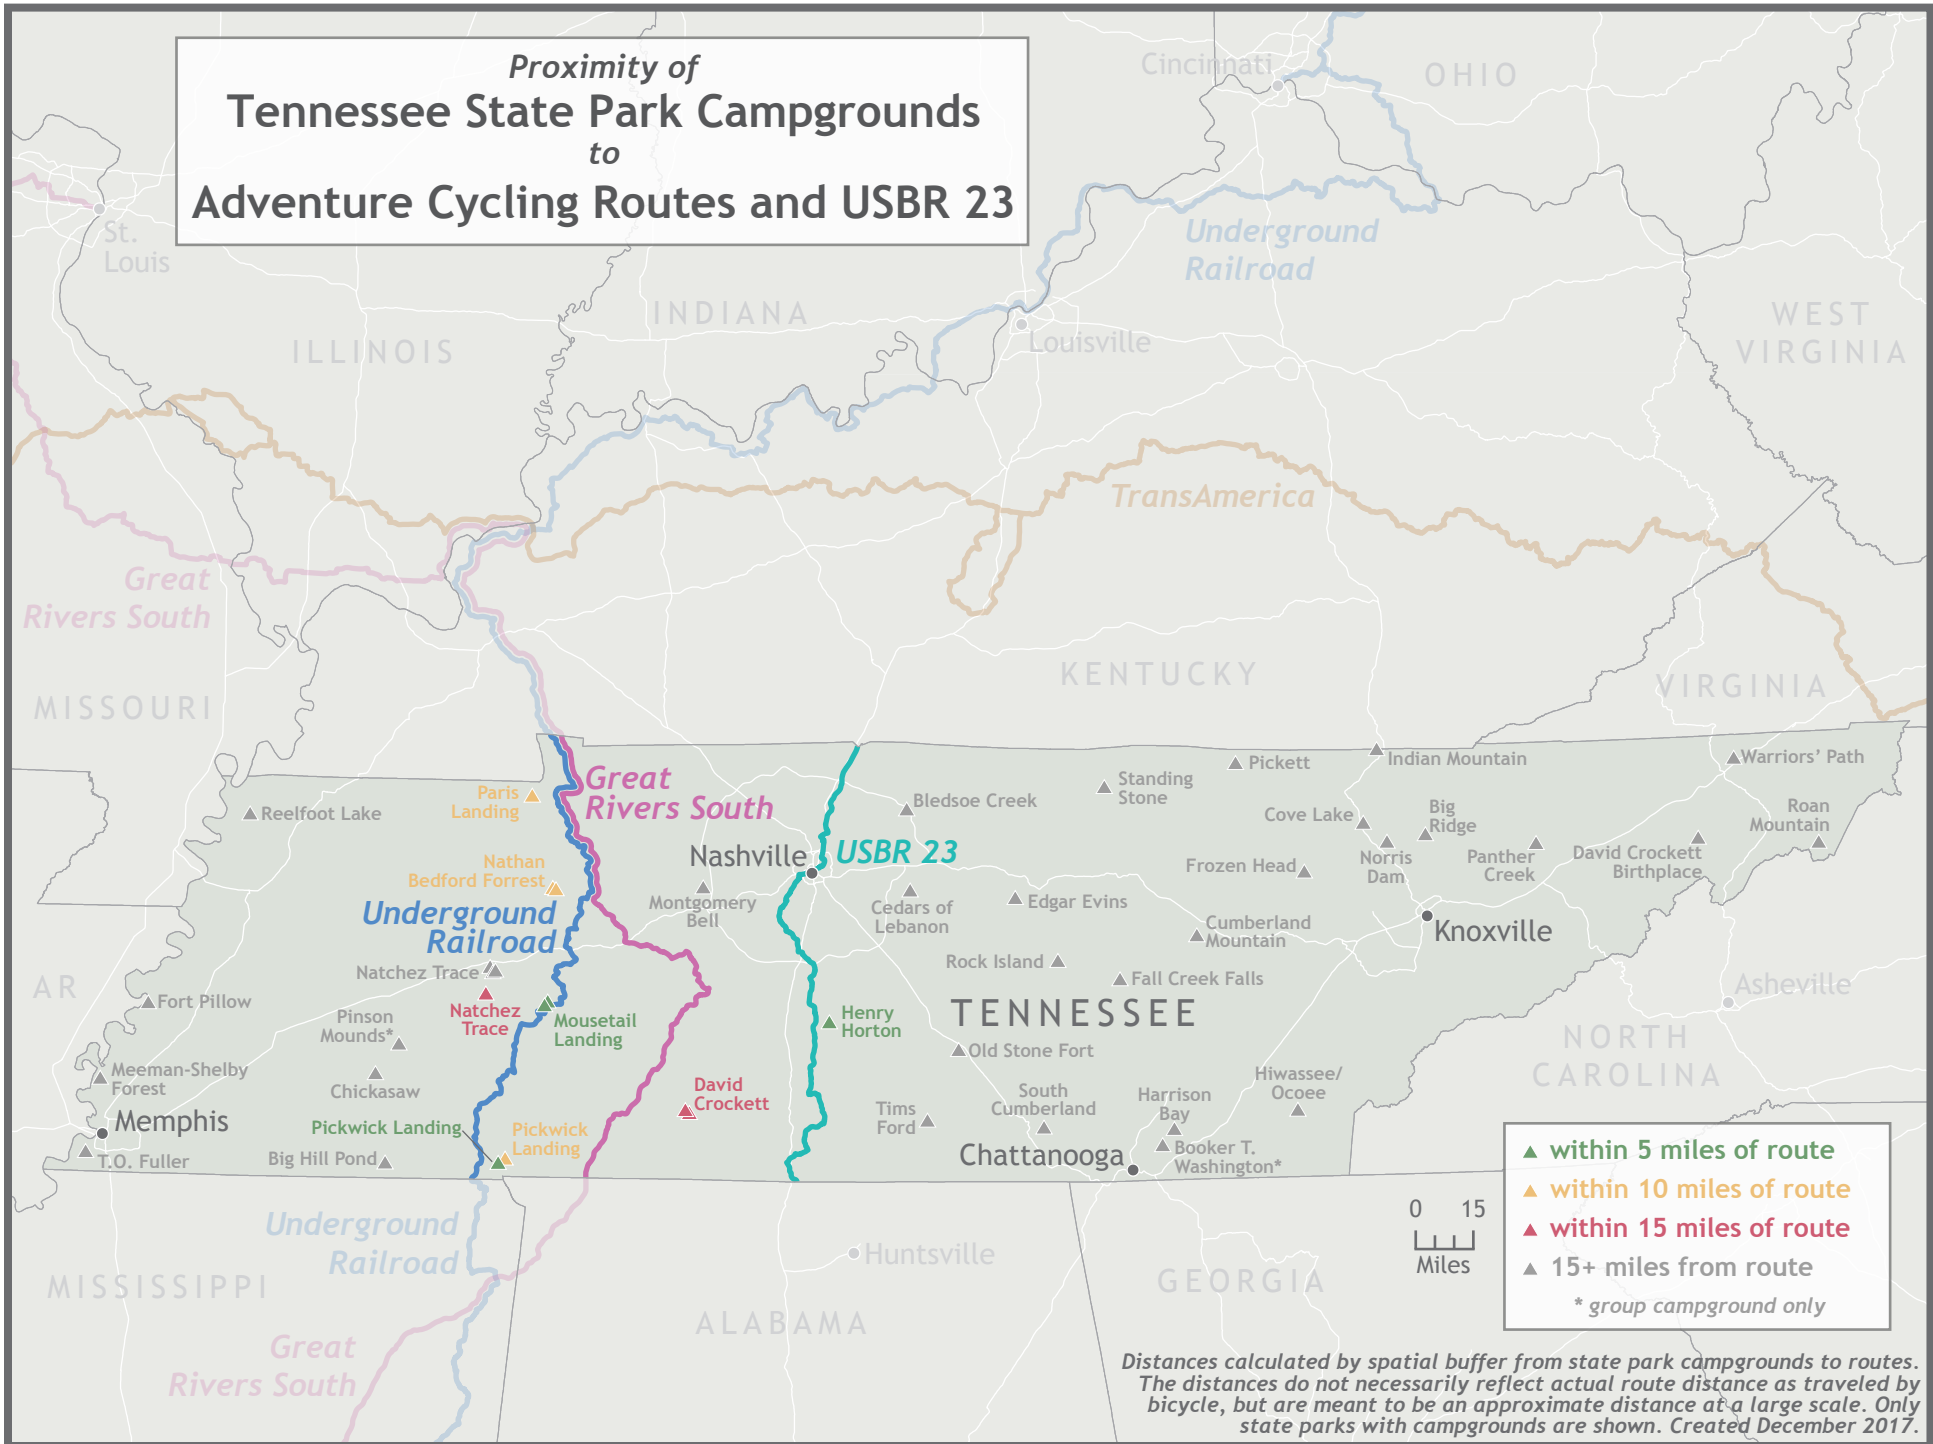

Proximity of
Tennessee State Park Campgrounds
to
Adventure Cycling Routes and USBR 23

- ▲ within 5 miles of route
- ▲ within 10 miles of route
- ▲ within 15 miles of route
- ▲ 15+ miles from route
- * group campground only

Distances calculated by spatial buffer from state park campgrounds to routes. The distances do not necessarily reflect actual route distance as traveled by bicycle, but are meant to be an approximate distance at a large scale. Only state parks with campgrounds are shown. Created December 2017.